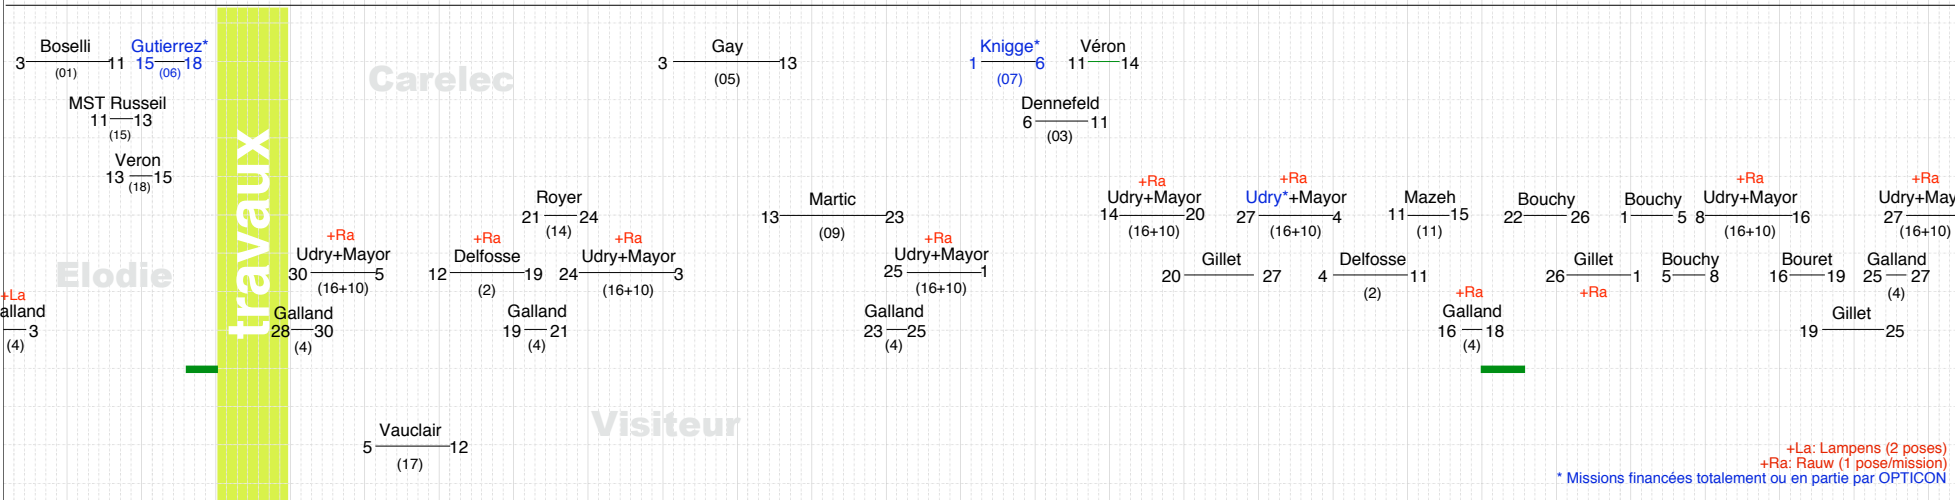

Observatoire de Haute-Provence / 2005A

Mar/7 Mar/14 Mar/21 Mar/28 Apr/4 Apr/11 Apr/18 Apr/25 May/2 May/9 May/16 May/23 May/30 Jun/6 Jun/13 Jun/20 Jun/27 Jul/4 Jul/11 Jul/18 Jul/25 Aug/1 Aug/8 Aug/15 Aug/22 Aug/29

193

152

120

80

7-3 14-3 21-3 28-3 4-4 11-4 18-4 25-4 2-5 9-5 16-5 23-5 30-5 6-6 13-6 20-6 27-6 4-7 11-7 18-7 25-7 1-8 8-8 15-8 22-8 29-8