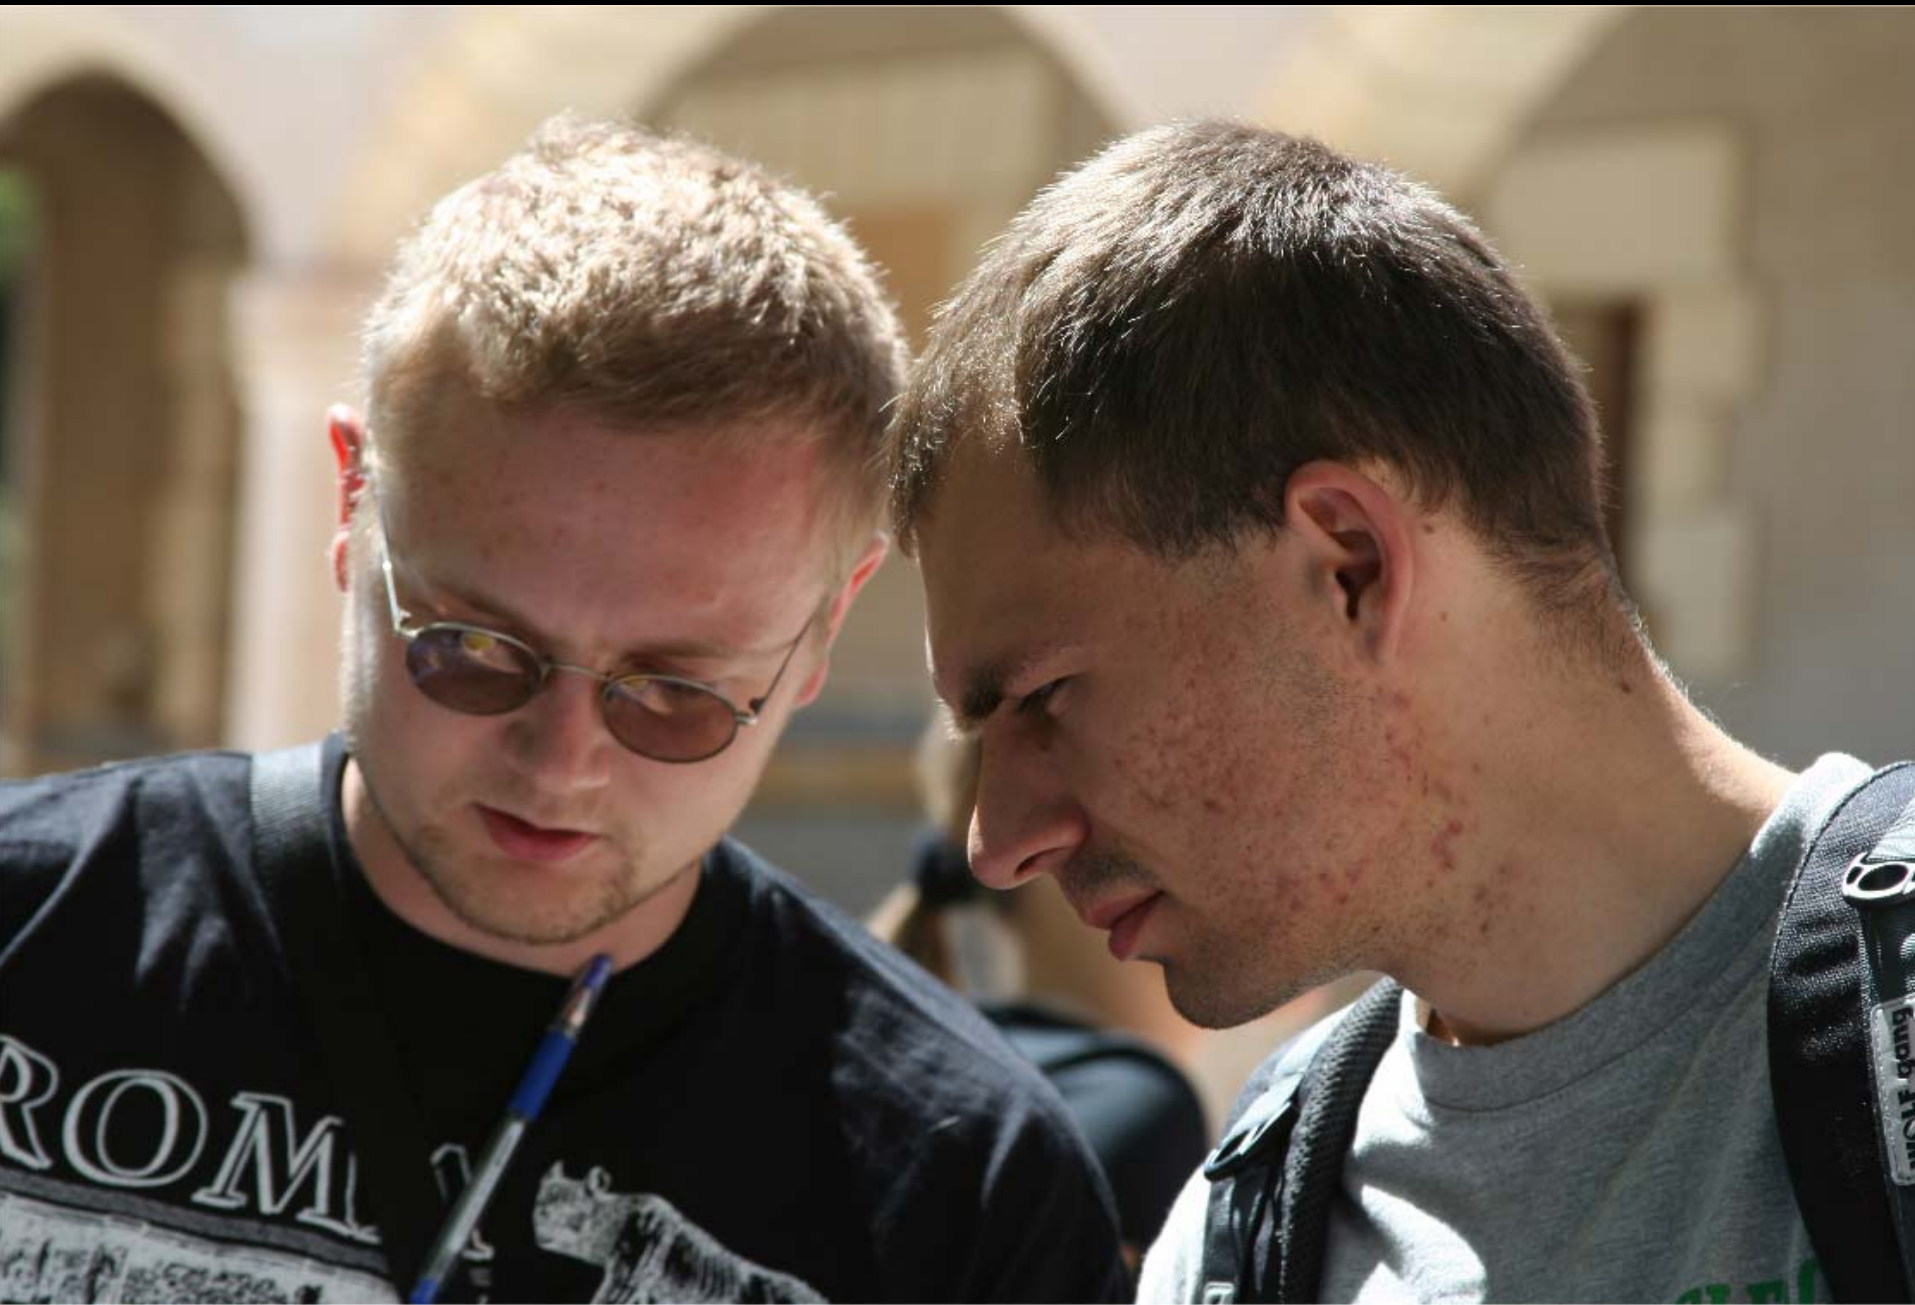

A woman with dark hair, wearing a light blue short-sleeved shirt, white pants, and dark sneakers with white soles, is leaning over a stone archway. She is smiling and looking towards the camera. The archway is made of stacked, irregular stones. The background is a wall of similar stone. The ground is covered with green grass and some small plants.

The NEON Observing School

2006

BASE
CAMP

ST
P TO
MMER

OK. 8
THE ESSENTIAL

The 5th NEON Observing School

Observatoire de Haute-Provence, France, July 23–August 6, 2006

Thank you very much for your participation!